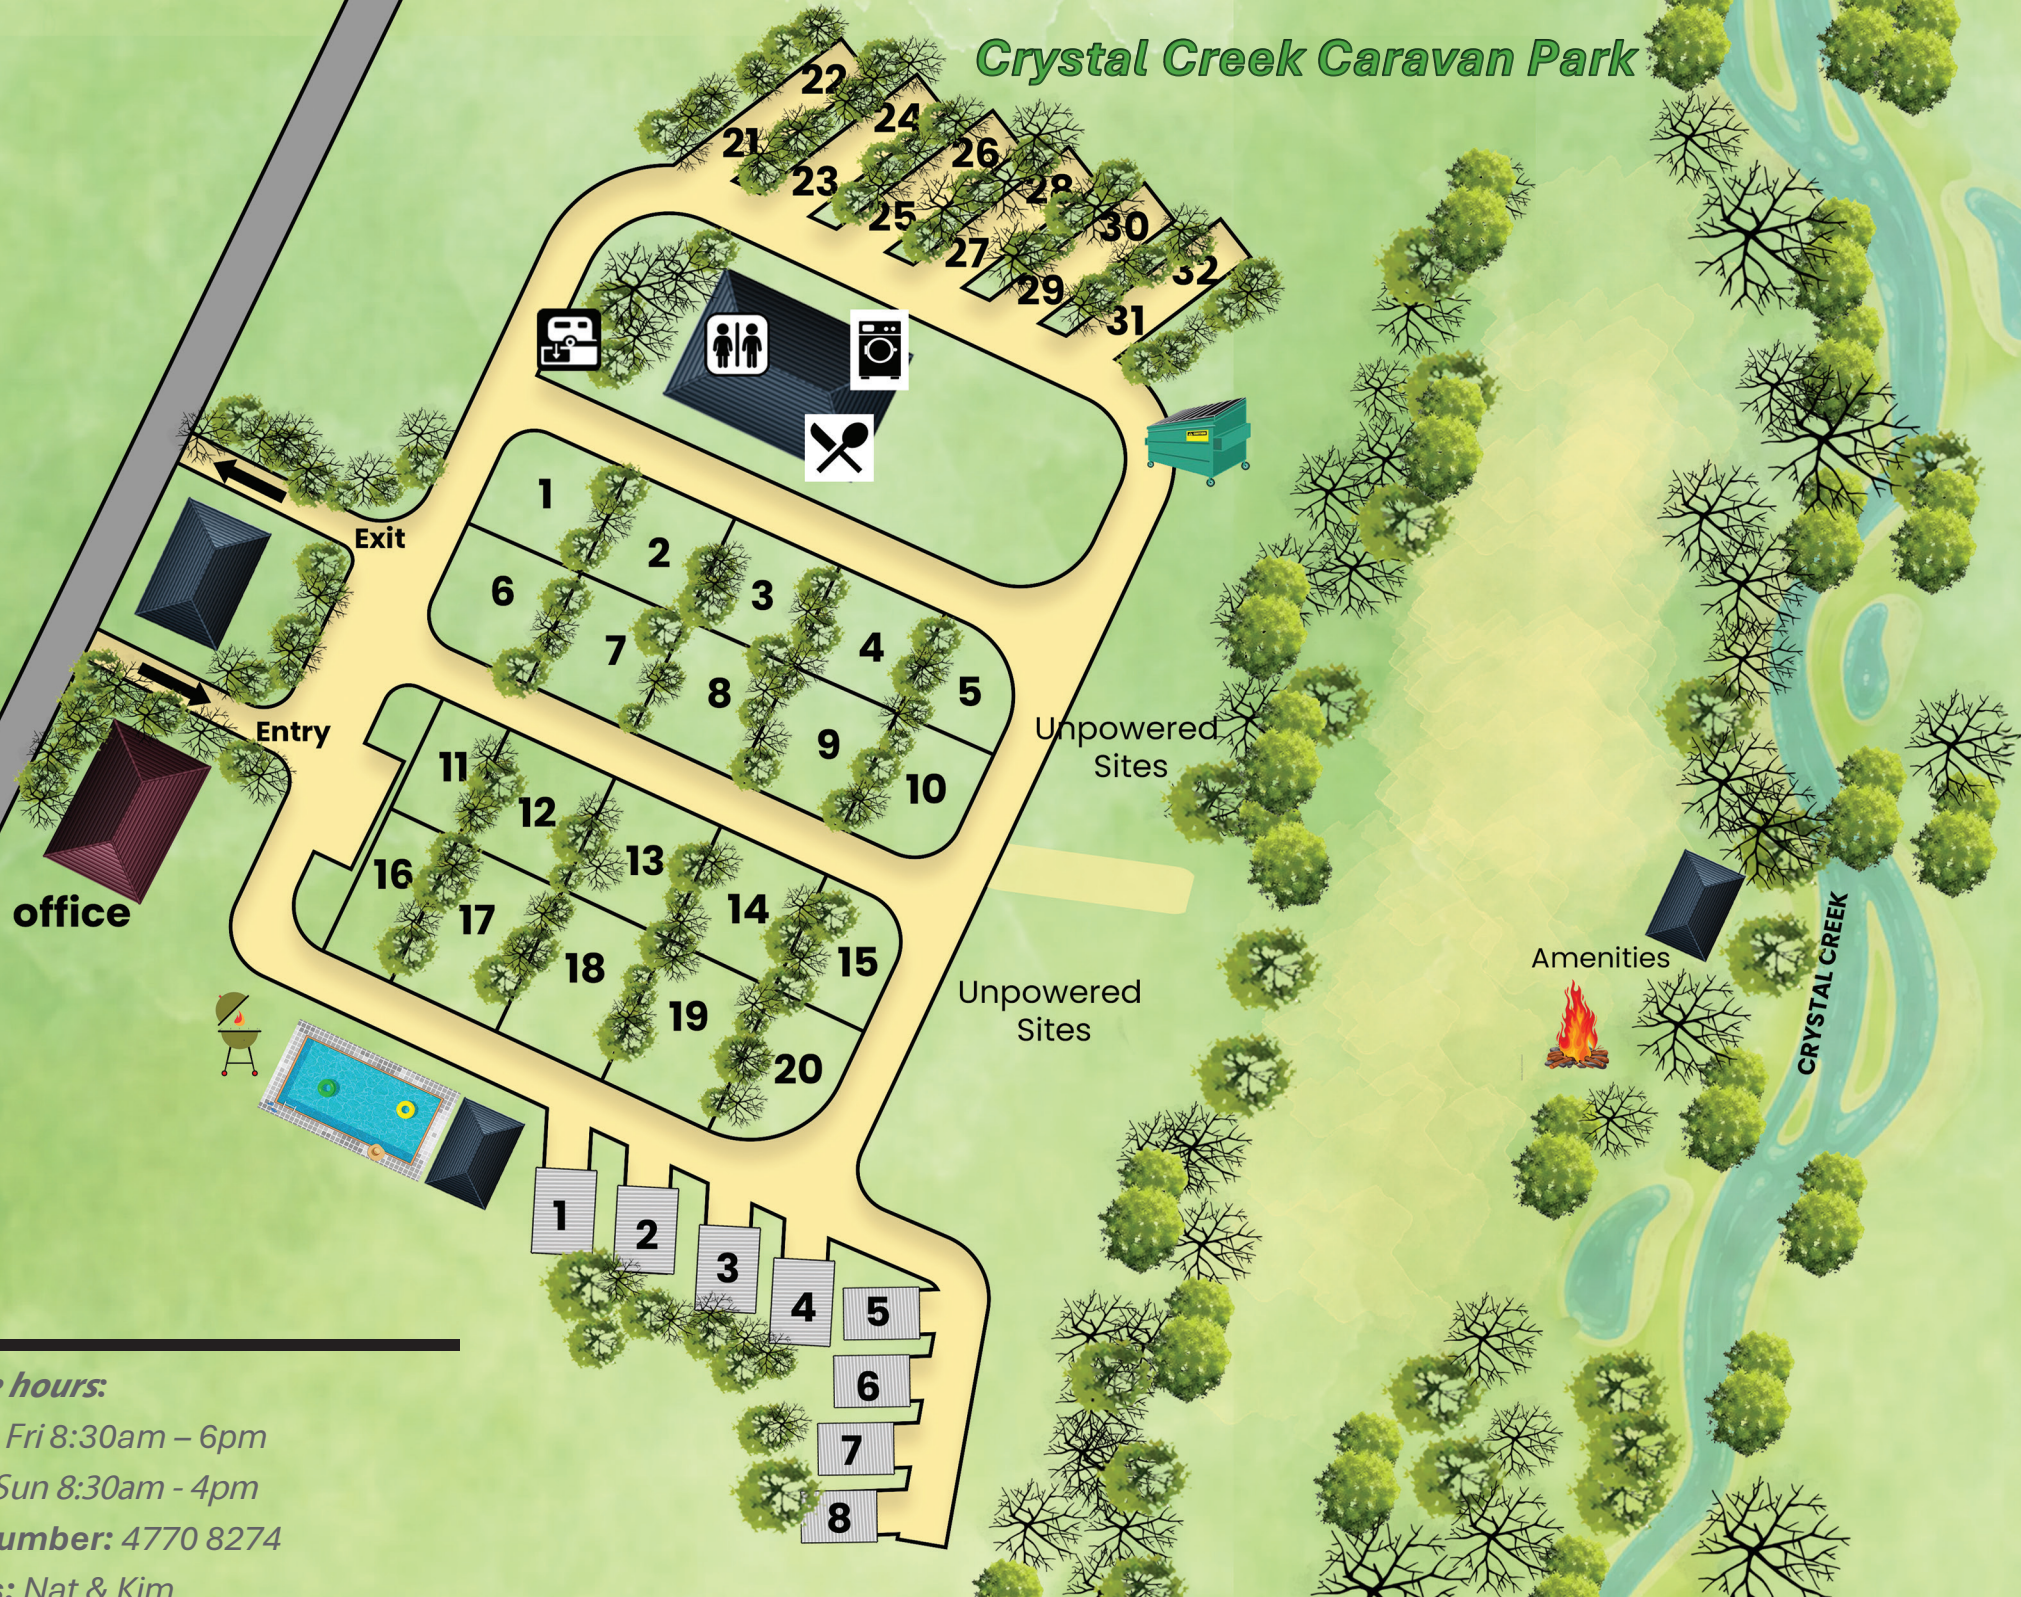

Crystal Creek Caravan Park

Office hours:

Mon - Fri 8:30am – 6pm

Sat & Sun 8:30am - 4pm

Ph. Number: 4770 8274

Hosts: Nat & Kim